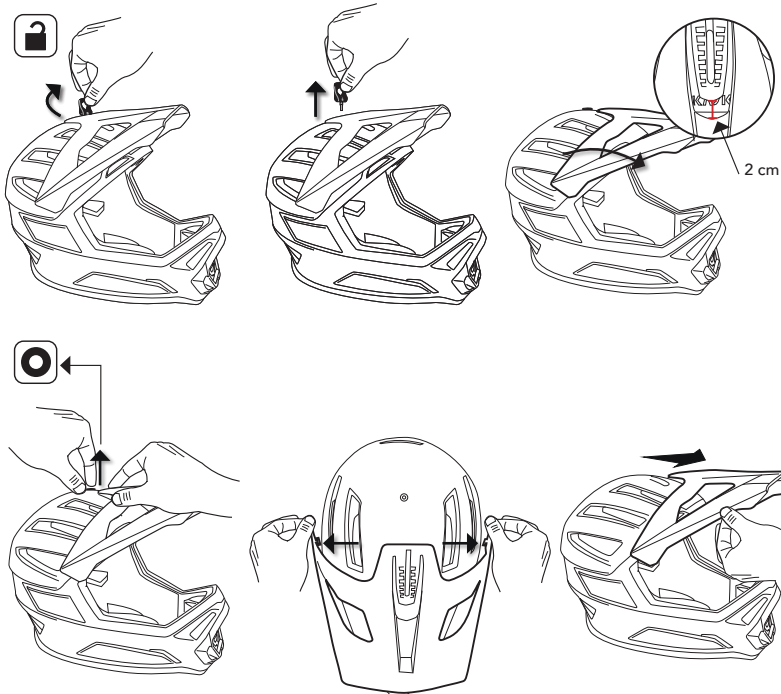

PEAK REMOVAL