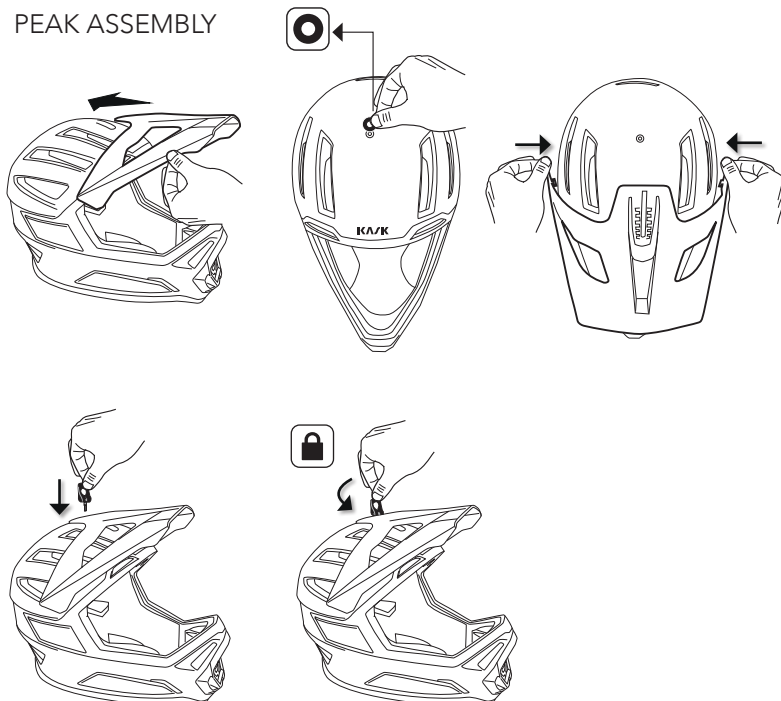

PEAK ASSEMBLY

COD: 420231 - ED. 11/2020

KASK S.p.A
24060 Chiuduno, BG
Via Firenze, 5 - Italy
t. +39 035 4427497
info@kask.com
www.kask.com