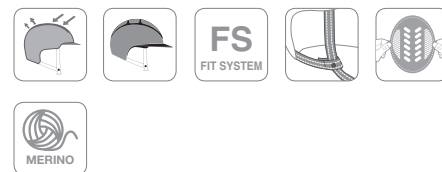

STANDARDS

SIZES

From 50 to 59 cm
From 6 1/8 to 7 3/8 Inches

WEIGHT

570 g
1.25 lbs

Black
HHE00013.210

Navy
HHE00013.230

Brown
HHE00013.317

Anthracite
HHE00013.209

Black/Silver
HHE00013.298

Navy/Silver
HHE00013.212

Brown/Silver
HHE00013.318

Anthracite/Silver
HHE00013.320

Lead time: 10 business days from o.c.

Accessories

Helmet Bag
UAC00003