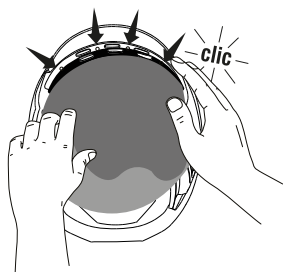

CLICK-IN SYSTEM

Removing

Fitting

INTEGRATED AIRFLOW CONTROL

OPEN

CLOSE

GOGGLE HOLDER